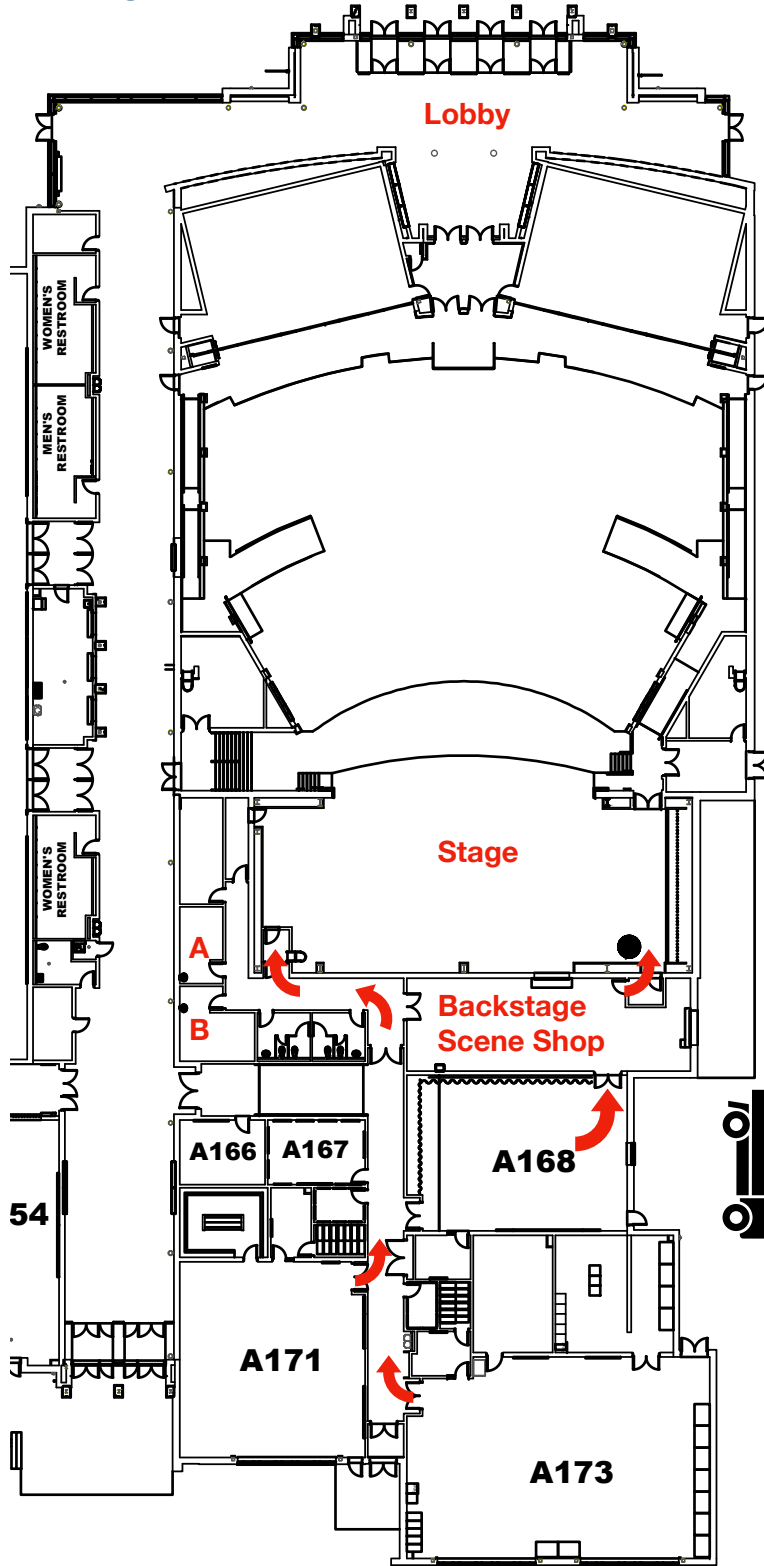

South Magnolia Street

Mooresville Performing Arts Center

A - Backstage dressing room
 B - Backstage dressing room

A168 Black Box Theatre
 A171 Chorus Room
 A173 Band Room

 Load-in
 Garage door

PARKING

Cabarrus Avenue

Blue Devil Boulevard

PARKING